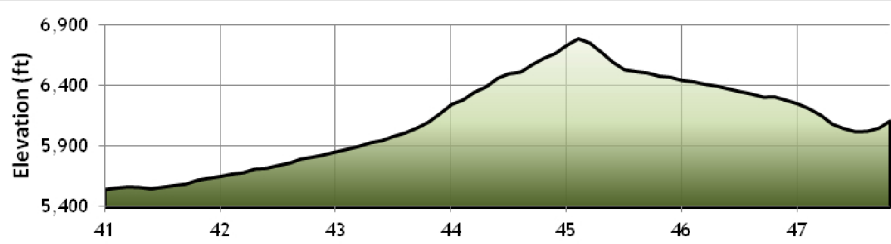

- Ref. Points
- Aid Stations
- Aid/Crew Access
- Wasatch 100 Route

**Elevation Profile:**  
Scale varies from sheet to sheet & depicts route between the two aid stations on the map.